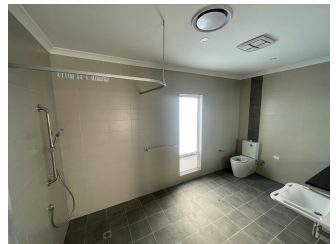

Don't miss out on envisioning your future of comfort and convenience with us.

[Contact us](#)

Drake Medox acknowledges the Traditional Owners and Custodians of the land on which we live and work, and recognise their continued connection to the land, waters, and culture. We pay our respect to Elders past and present.

At Drake Medox, we are committed to fostering diversity, inclusion, and equity. While our journey is ongoing, our shared goal is to create an environment where every individual is respected and valued. We are a community that recognises the strength of diversity.